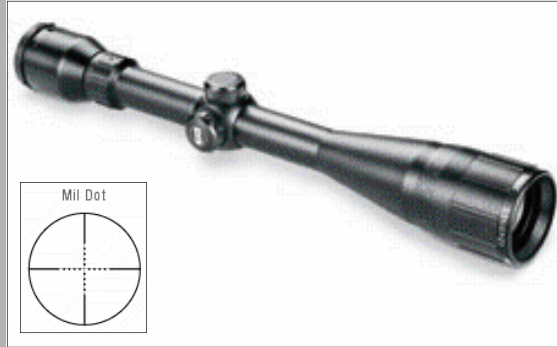

# The Bushnell LEGEND SERIES AIR RIFLE HUNTING OPTICS

**4-12x40 AO  
duplex**

### **Bushnell Legend Air Rifle Scope**

Power	4x to 12x
Objective Lens	40mm
Ocular Bell	fast focus lens
Eye Relief	3.9 inches
Focusing Range	10yds to infinity
Field of View	4x = 30.9ft @ 100yds 12x = 10.1ft@100yds
Length	14.4 inches
Weight	17.3 oz.
M.O.A.	1/4 inch @ 100 yds.
Dials	finger adjustable
Country of Origin	Philippines

### **Bushnell Legend Air Rifle Scope**

Power	5x to 15x
Ojective Lens	40mm
Ocular Bell	fast focus lens
Eye Relief	3.5 inches
Focusing Range	10yds to infinity
Field of View	5x = 23ft @ 100yds 15x = 8.5ft @ 100yds
Length	14.6 inches
Weight	17.7 oz.
M.O.A.	.25 inch @ 100 yds.
Dials	finger adjustable
Country of Origin	Philippines