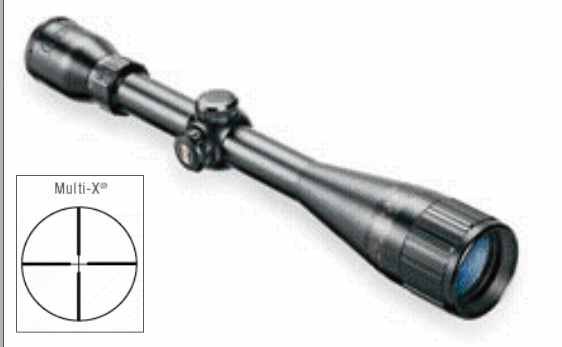

# The Bushnell LEGEND SERIES AIR RIFLE HUNTING OPTICS

**4-12x40 AO  
duplex**

### **Bushnell Legend Air Rifle Scope**

Power	4x to 12x
Objective Lens	40mm
Ocular Bell	fast focus lens
Eye Relief	3.9 inches
Focusing Range	10yds to infinity
Field of View	4x = 30.9ft @ 100yds 12x = 10.1ft@100yds
Length	14.4 inches
Weight	17.3 oz.
M.O.A.	1/4 inch @ 100 yds.
Dials	finger adjustable
Country of Origin	Philippines

### **Bushnell Legend Air Rifle Scope**

Power	5x to 15x
Ojective Lens	40mm
Ocular Bell	fast focus lens
Eye Relief	3.5 inches
Focusing Range	10yds to infinity
Field of View	5x = 23ft @ 100yds 15x = 8.5ft @ 100yds
Length	14.6 inches
Weight	17.7 oz.
M.O.A.	.25 inch @ 100 yds.
Dials	finger adjustable
Country of Origin	Philippines