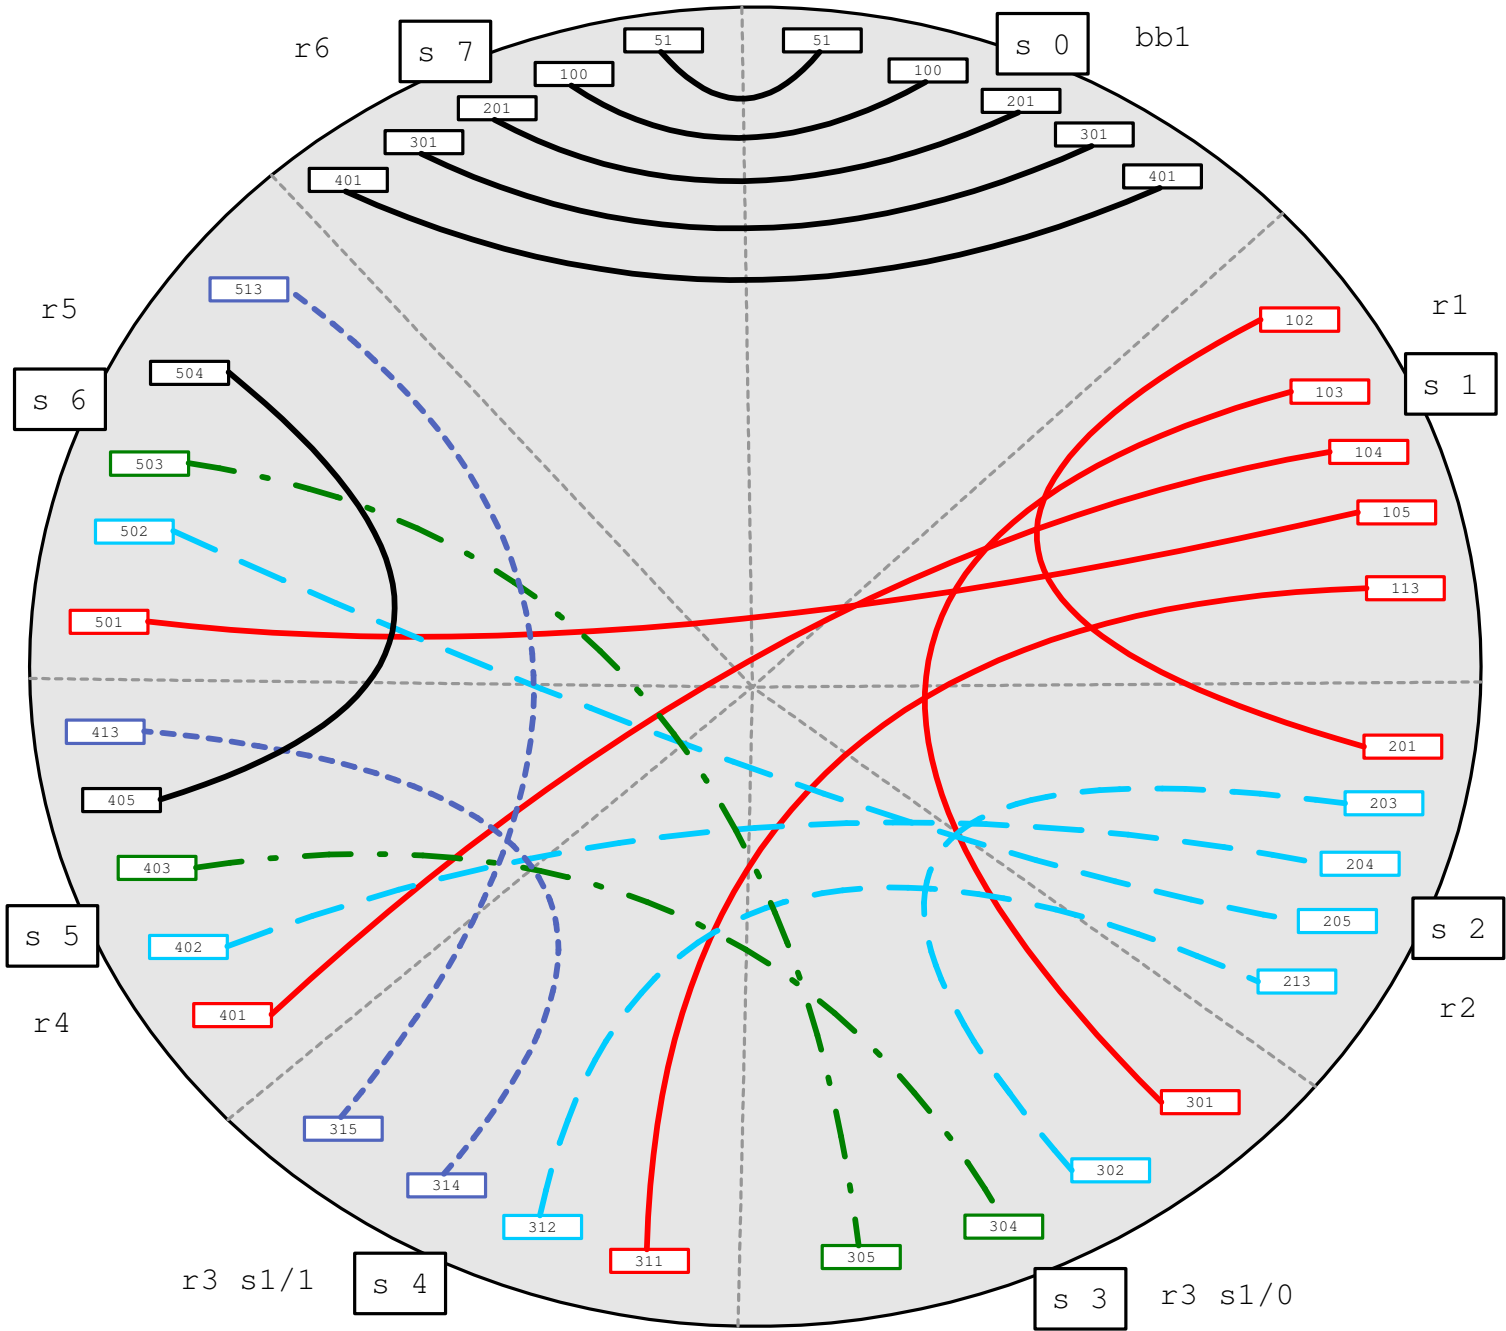

Back to Back Serial Frame Relay

Ethernet Switch

Ethernet and Serial Physical Connections

Term Srv Console Connections

Terminal Server Physical Connections

Power Connections

Power (APC) Physical Connections

Frame Relay Routing
 for the
 Internetwork Expert CCIE Routing and Switching Labs
 Vol 1 and Vol 2, v3.0

Frame Relay Routes (DLCI Mappings)