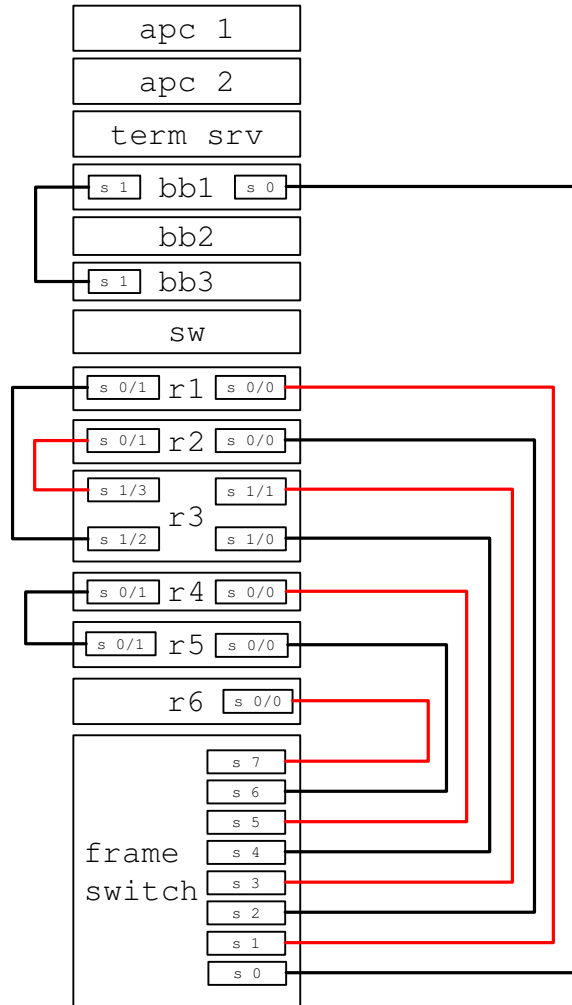

Back to Back Serial Frame Relay

Ethernet Switch

Ethernet and Serial Physical Connections

Term Srv Console Connections

Terminal Server Physical Connections

Power Connections

Power (APC) Physical Connections

Frame Relay Routing
 for the
 Internetwork Expert CCIE Routing and Switching Labs
 Vol 1 and Vol 2, v3.0

Frame Relay Routes (DLCI Mappings)