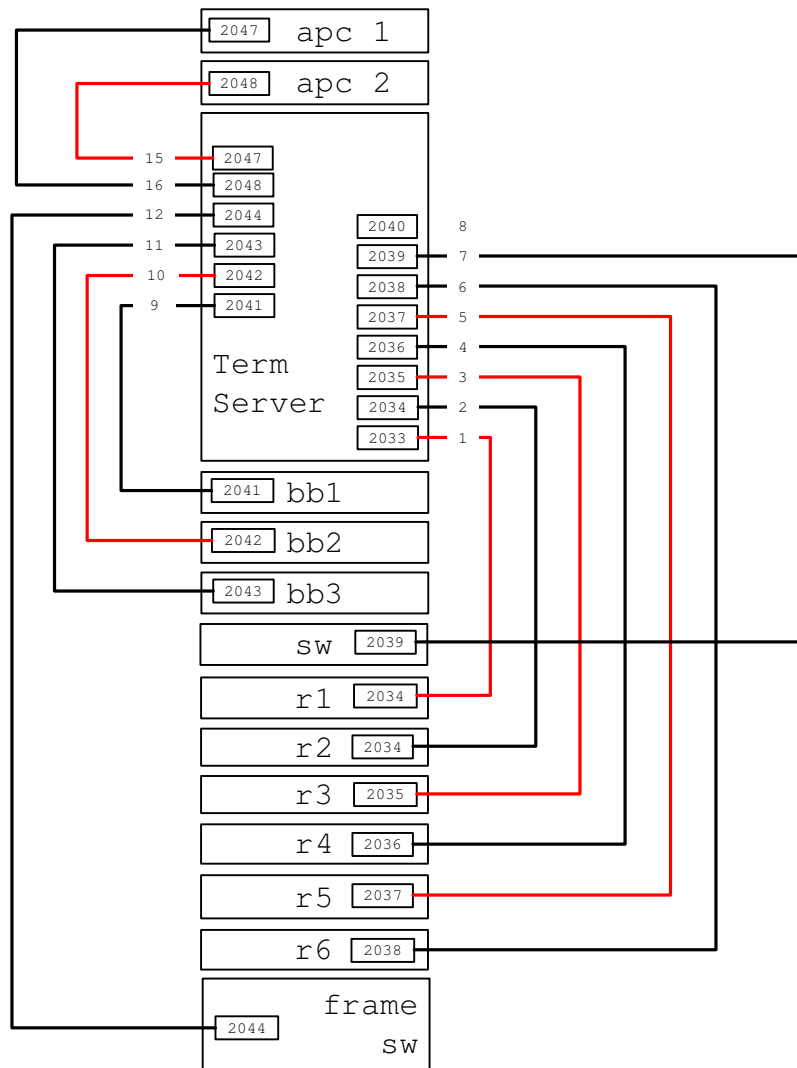

Back to Back Serial Frame Relay

Ethernet Switch

Ethernet and Serial Physical Connections

Term Srv Console Connections

Terminal Server Physical Connections

Power Connections

Power (APC) Physical Connections

Frame Relay Routing
 for the
 Internetwork Expert CCIE Routing and Switching Labs
 Vol 1 and Vol 2, v3.0

Frame Relay Routes (DLCI Mappings)