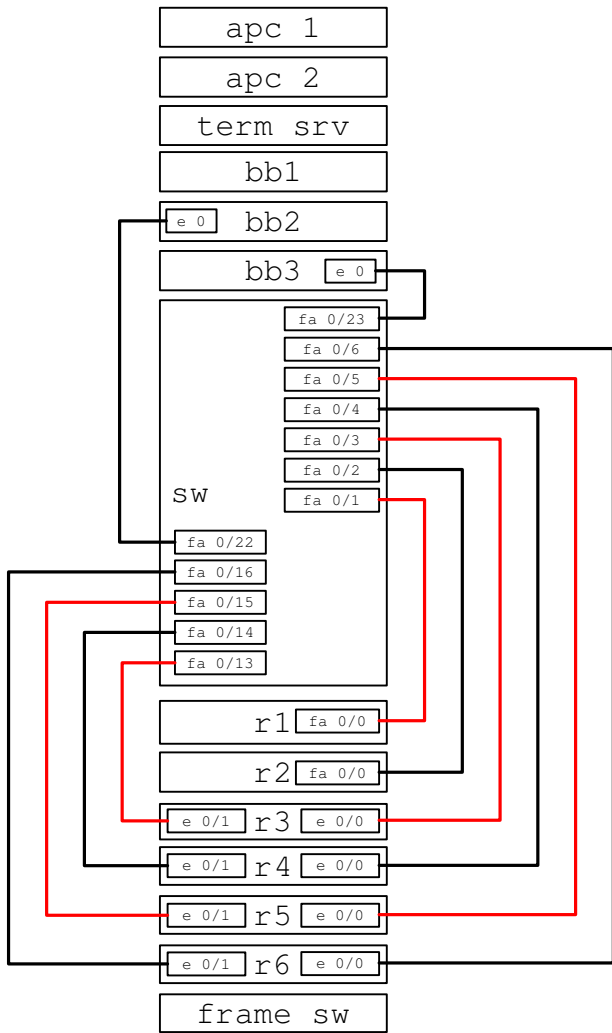

Back to Back Serial Frame Relay

Ethernet Switch

Ethernet and Serial Physical Connections

Term Srv Console Connections

Terminal Server Physical Connections

Power Connections

Power (APC) Physical Connections

Frame Relay Routing
 for the
 Internetwork Expert CCIE Routing and Switching Labs
 Vol 1 and Vol 2, v3.0

Frame Relay Routes (DLCI Mappings)