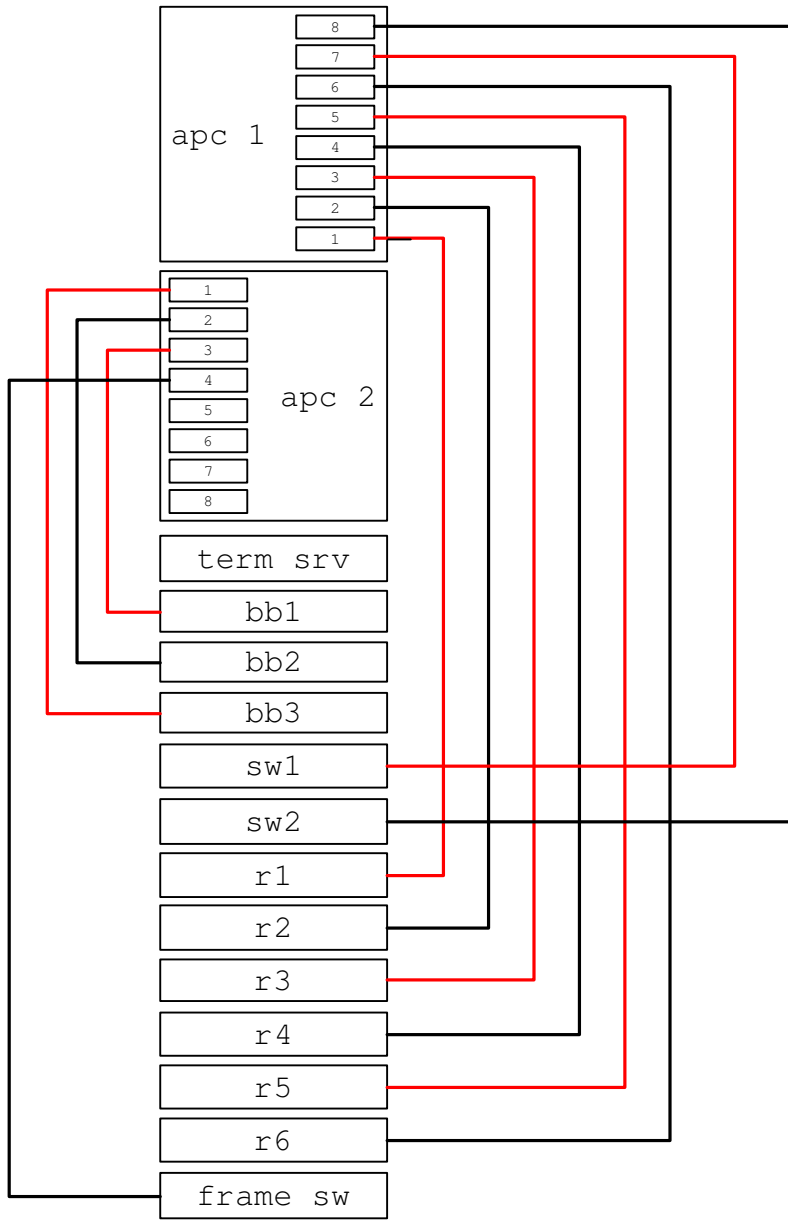

Back to Back Serial Frame Relay

Ethernet Switch

Ethernet and Serial Physical Connections

Term Srv Console Connections

Terminal Server Physical Connections

Power Connections

Power (APC) Physical Connections

Frame Relay Routing
 for the
 Internetwork Expert CCIE Routing and Switching Labs
 Vol 1 and Vol 2, v3.0

Frame Relay Routes (DLCI Mappings)